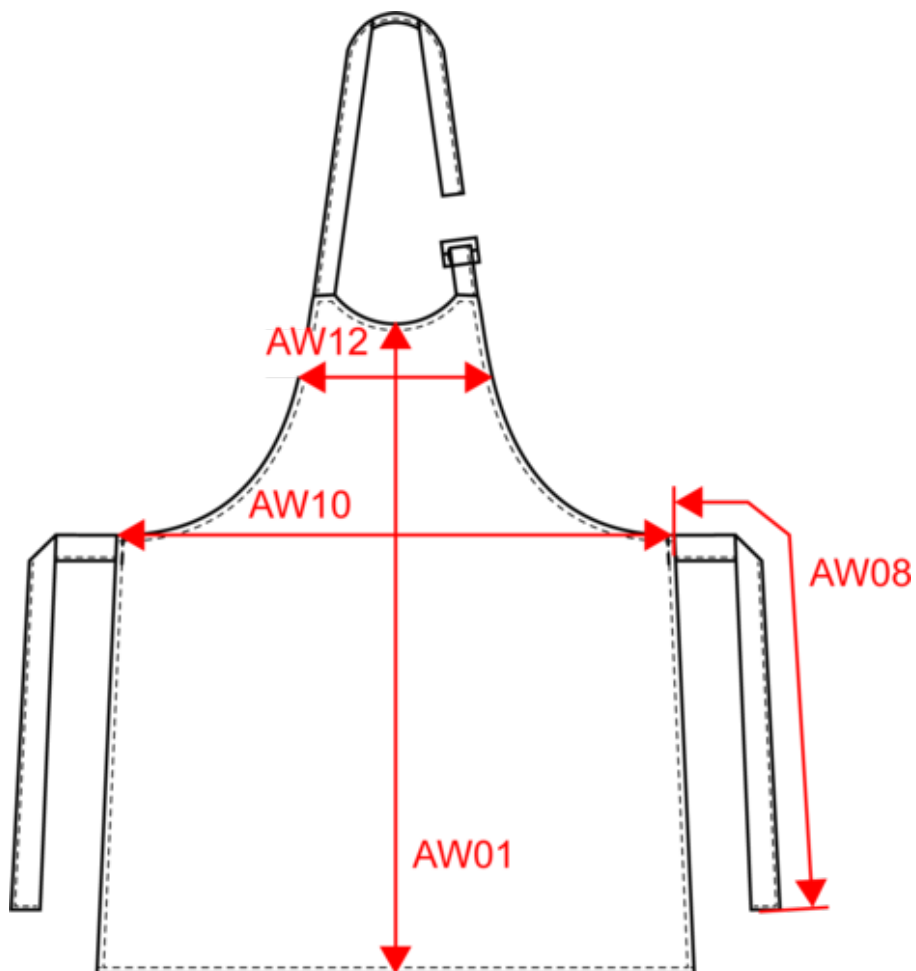

KARIBAN

K8000

Polycotton apron without pocket

- Washable at 60°, perfect for professional use.
- 31 available colourways.
- Easy-care.

65% polyester / 35% cotton (Denim, Black Denim 65 % cotton / 35 % polyester). Domestic washing at 60°C. Neck tie with metal buckle to adjust the length of the apron. No pockets. Dimensions: Length 90 cm - Width 76 cm. Denim colours : this product has been specially treated and appears intentionally aged. This manufacturing process results in colour variations between products and makes each piece unique. Certifié STANDARD 100 by OEKO-TEX® N° CQ1007/8, IFTH.

Dimensions (cm)

Measurements in cm	One size
AW01 - Middle front height	90.00
AW08 - Apron waist strap length	100.00
AW10 - Apron waist width	76.00
AW12 - Apron chest width at 19cm from front middle	37.00