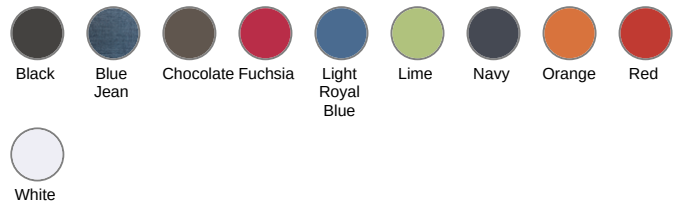

KARIBAN

K822

Ladies' tunic

- Washable at 60°, perfect for professional use.
- Durable, supple and hard-wearing fabric.
- Lightweight and comfortable fit.

65% polyester/35% cotton. Washable at 60°C. Resistant fabric and regular fit. Large front pocket with 2 compartments with 1 small inner pocket. Adjustable side tabs with 2 press studs. Contrasting piping on top of pocket. 1 name label inside. Rounded hem. Size L/XL length: 78 cm. Certified STANDARD 100 by OEKO-TEX® CQ1007/8, IFTH.

More information

Logistic

Country of origin

PK - Pakistan

Customs code

62114310

Washing instructions