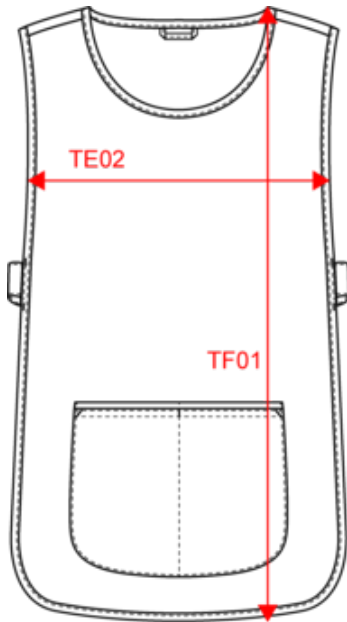

KARIBAN

K822

Ladies' tunic

- Washable at 60°, perfect for professional use.
- Durable, supple and hard-wearing fabric.
- Lightweight and comfortable fit.

65% polyester/35% cotton. Washable at 60°C. Resistant fabric and regular fit. Large front pocket with 2 compartments with 1 small inner pocket. Adjustable side tabs with 2 press studs. Contrasting piping on top of pocket. 1 name label inside. Rounded hem. Size L/XL length: 78 cm. Certified STANDARD 100 by OEKO-TEX® CQ1007/8, IFTH.

K822

Ladies' tunic

Dimensions (cm)

| Measurements in cm | S/M | L/XL | XXL/3XL |
|---|-------|-------|---------|
| TE02 - 1/2 chest width at armhole bottom line | 40.00 | 46.00 | 52.00 |
| TF01 - Total height from HSP | 74.00 | 78.00 | 82.00 |

Logistic  10  50

| Sizes | Width (cm) | Height (cm) | Length (cm) | Net weight (kg) | Gross weight (kg) | Pieces/Box | Pieces/Bundle |
|---------|------------|-------------|-------------|-----------------|-------------------|------------|---------------|
| S/M | 0.00 | 0.00 | 0.00 | 0.00000 | 0.00000 | 50 | 0 |
| L/XL | 0.00 | 0.00 | 0.00 | 0.00000 | 0.00000 | 50 | 0 |
| XXL/3XL | 0.00 | 0.00 | 0.00 | 0.00000 | 0.00000 | 50 | 0 |