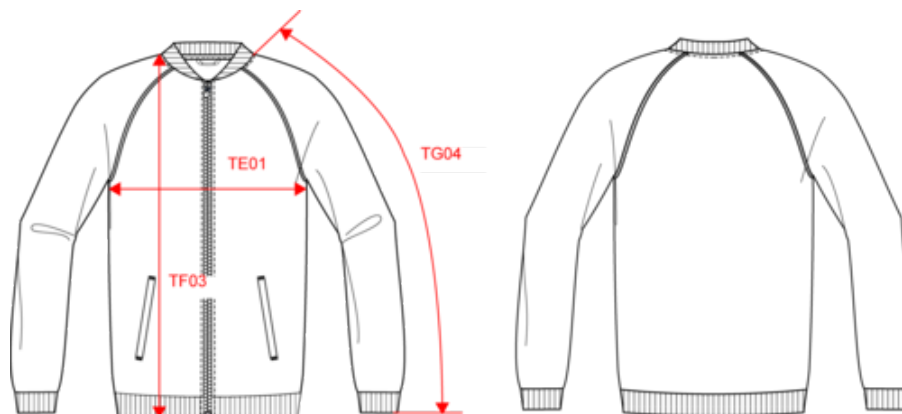

PROACT.[®]

PA384

Unisex zipped tracksuit top with piping

- Easy to personalise thanks to the tearaway label.
- Contrasting border for an on-trend design.

100% polyester knit. Straight fit. Matching nylon zip fastening. Raglan sleeves with contrasting piping. 1x1 ribbed neck, cuffs and hem. 2 zipped side pockets. Detachable brand label for easy decoration access.

61121200

Also available in version

PA385

PROACT.®

PA384

Unisex zipped tracksuit top with piping

Dimensions (cm)

Measurements in cm	XS	S	M	L	XL	XXL	3XL	4XL
TE01 - 1/2 chest width at 1.5cm below armhole	49.00	52.00	55.00	58.00	61.00	64.00	67.00	70.00
TF03 - Front total height from HSP	68.00	70.00	72.00	74.00	76.00	78.00	80.00	82.00
TG04 - Raglan long sleeve length	75.25	77.00	78.75	80.50	82.25	84.00	85.75	87.50