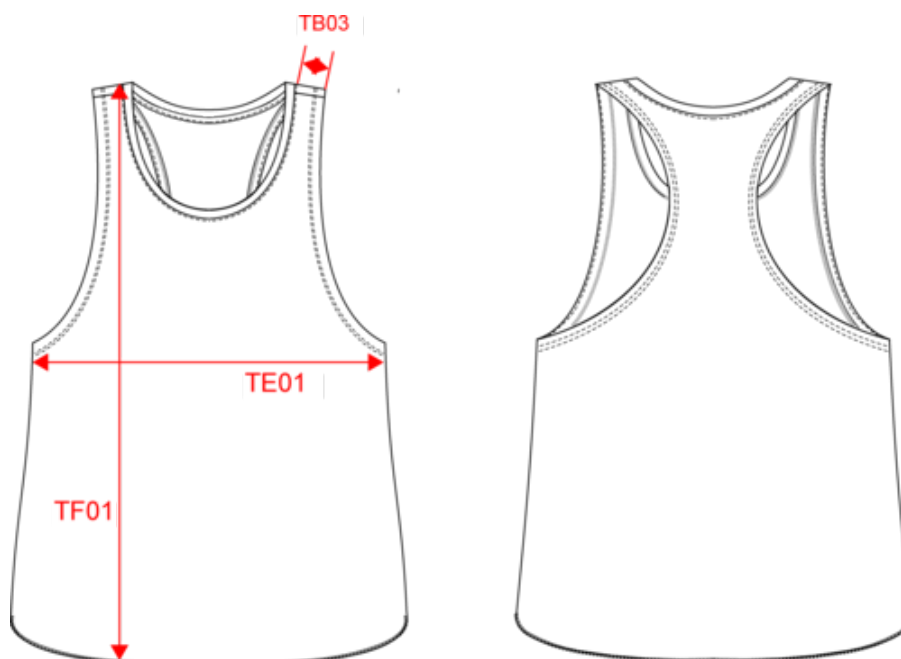

## Ladies' sports tank top

Dimensions (cm)

Measurements in cm	XS	S	M	L	XL
TF01 - Total height from HSP	60.00	62.00	64.00	66.00	68.00