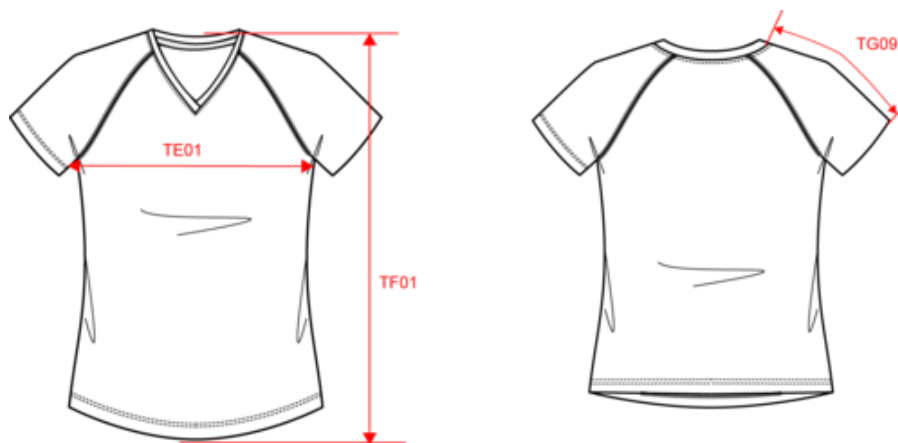

### Dimensions (cm)

Measurements in cm	XS	S	M	L	XL	XXL
TE01 - 1/2 chest width at 1.5cm below armhole	42.00	45.00	48.00	51.00	54.00	57.00
TF03 - Front total height from HSP	62.00	64.50	66.50	68.75	71.00	73.25
TG09 - Raglan short sleeve length	26.00	27.75	29.50	31.25	33.00	34.75