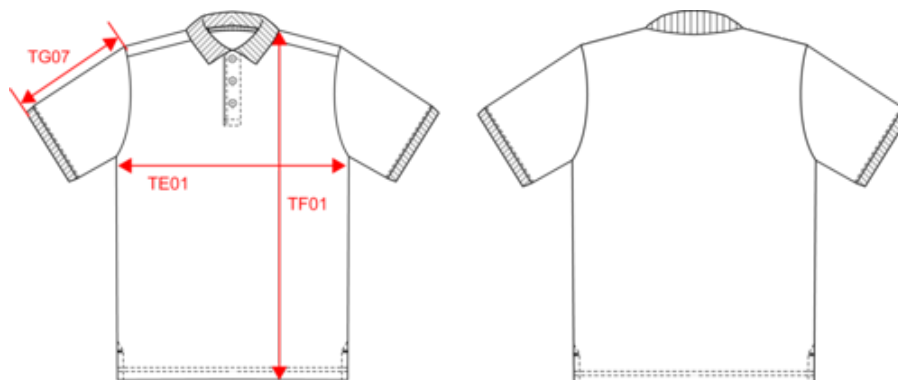

PROACT.®

PA489

Men's performance piqué polo shirt

- 100% polyester interlock: incredibly resistant, lightweight and breathable.
- Slim fit and modern look.

100% polyester. Cool Plus ® Pique stitch. Fashion slim fit. Neck and cuffs in contrasting rib. Placket with 3 buttons (contrasting or plain depending on model). Side slits.

PA489

Men's performance piqué polo shirt

Dimensions (cm)

Measurements in cm	XS	S	M	L	XL	XXL	3XL
TE01 - 1/2 chest width at 1.5cm below armhole	47.00	50.00	53.00	56.00	59.00	62.00	65.00
TF01 - Total height from HSP	68.00	70.00	72.00	74.00	76.00	78.00	80.00
TG07 - Short sleeve length	21.00	21.75	22.50	23.25	24.00	24.75	25.50

Logistic  5  25

Sizes	Width (cm)	Height (cm)	Length (cm)	Net weight (kg)	Gross weight (kg)	Pieces/Box	Pieces/Bundle
XS	40.00000	19.00000	60.00000	4.70000	6.00000	25	5
S	40.00000	19.00000	60.00000	5.00000	6.20000	25	5
M	40.00000	19.00000	60.00000	5.20000	6.40000	25	5
L	40.00000	19.00000	60.00000	5.60000	6.80000	25	5
XL	40.00000	19.00000	60.00000	5.80000	7.00000	25	5
XXL	40.00000	19.00000	60.00000	6.30000	7.50000	25	5
3XL	40.00000	19.00000	60.00000	6.80000	8.00000	25	5